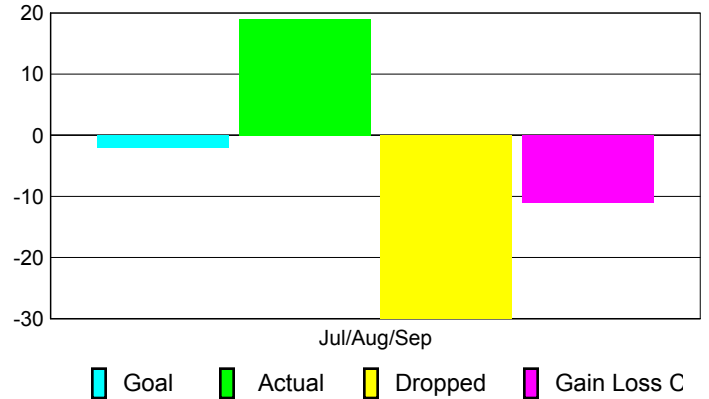

### Club Results 2010-2011

Goal, New, Dropped, Gain/Loss

## MEMBERSHIP

Membership Results  
2010-2011

Membership  
2009-2010

Month	Net Memb Goal	Actual New Memb	Actual Dropped Memb	Gain/Loss of Memb	Gain/Loss of Memb
Jul/Aug/Sep	-2	19	-30	-11	-6
<b>Totals</b>	<b>-2</b>	<b>19</b>	<b>-30</b>	<b>-11</b>	<b>-6</b>

### Membership Results 2010-2011

Goal, New, Dropped, Gain/Loss

### Comparison of Club Gain/Loss

Current Year Compared to the Previous Year